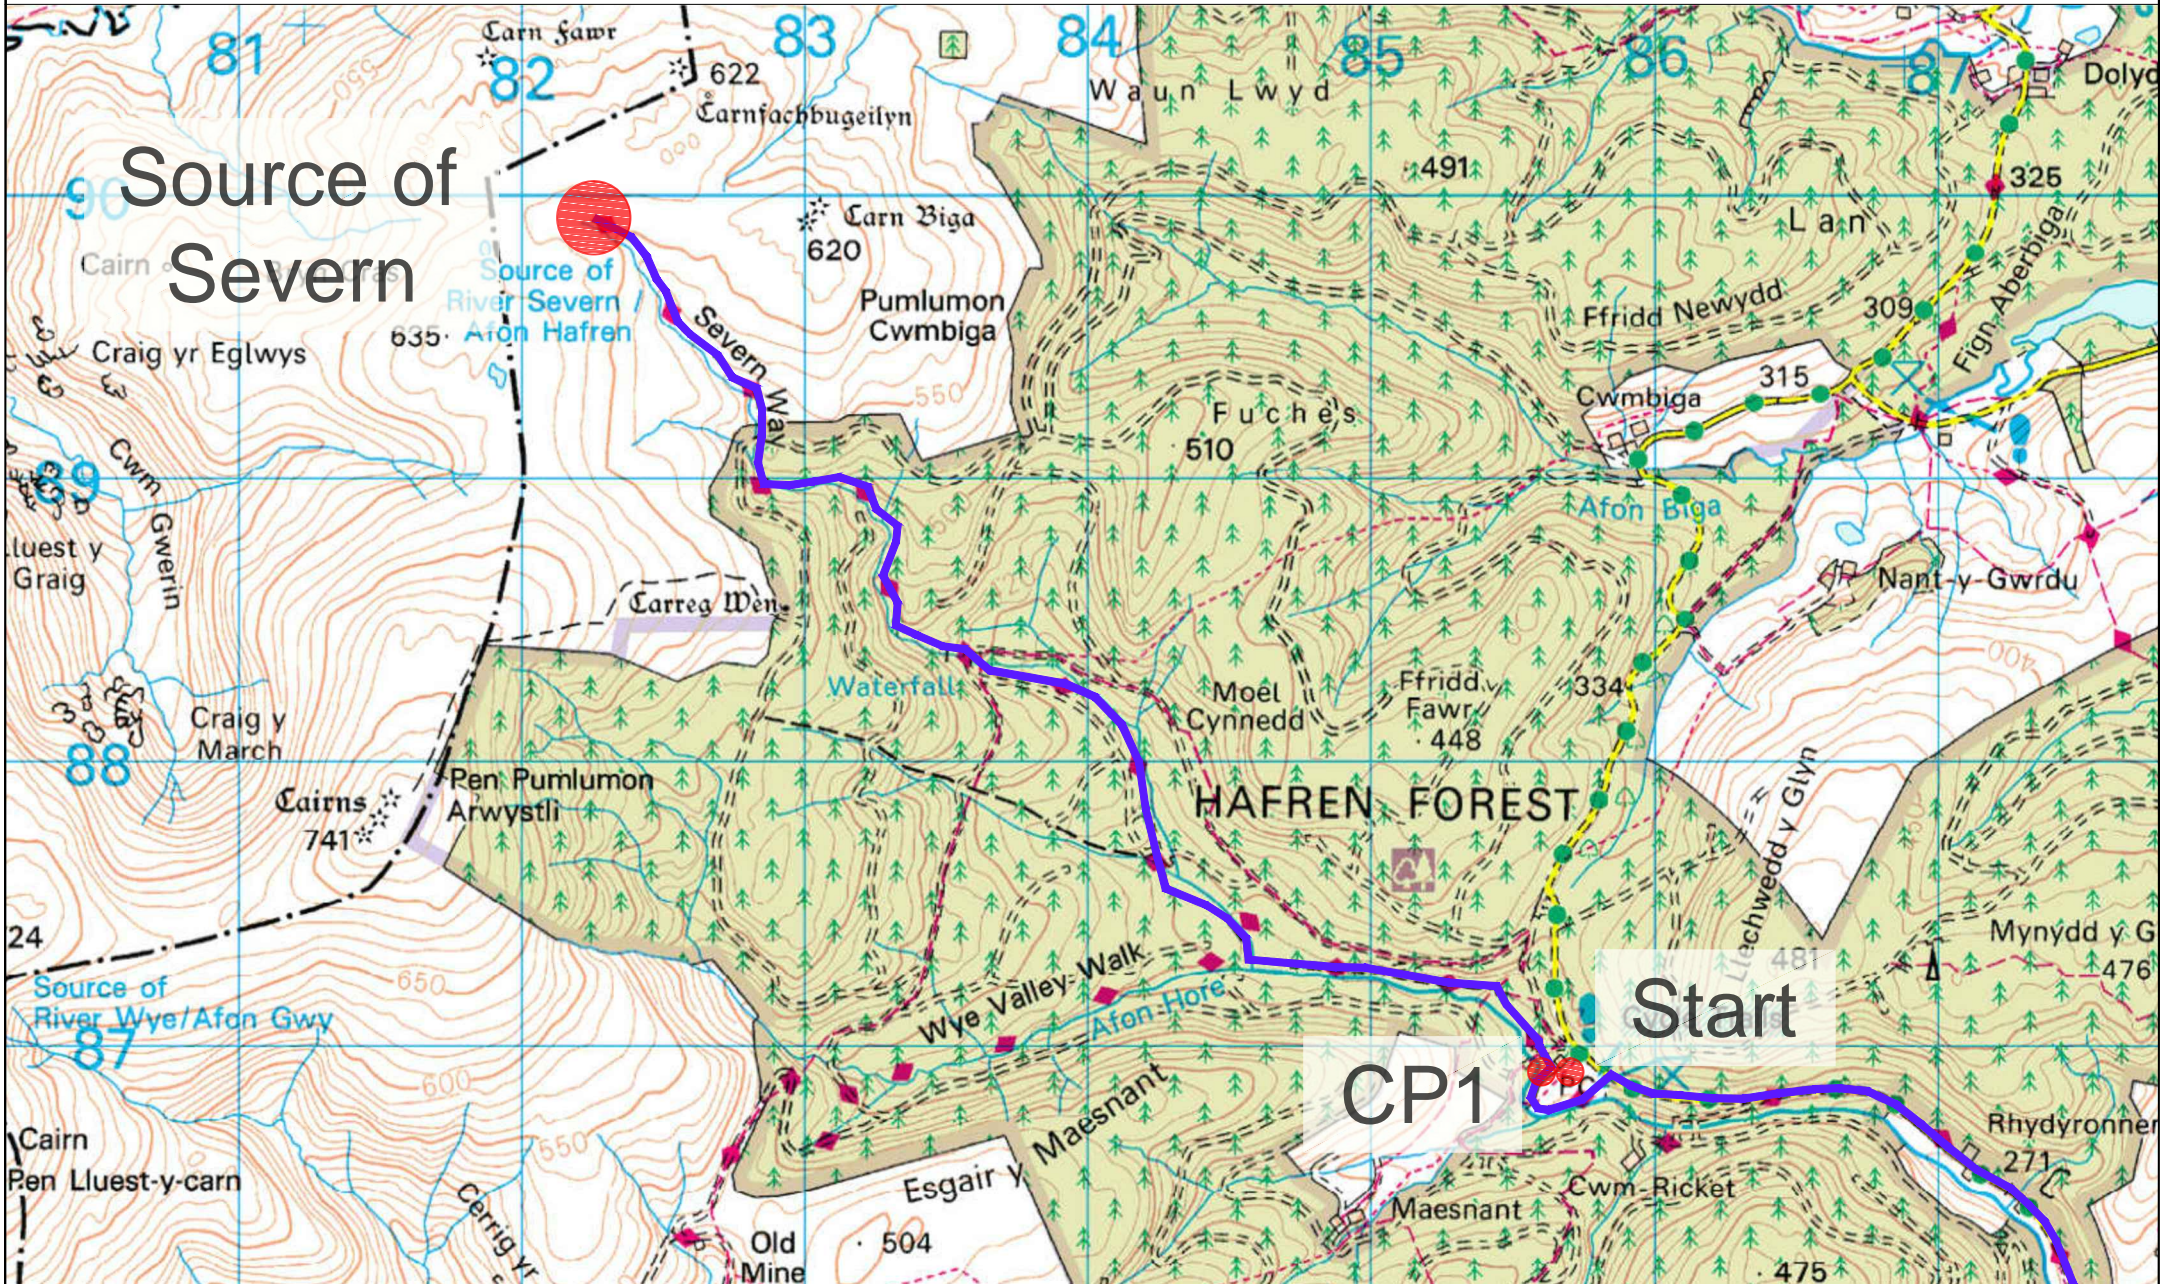

# Severn Challenge - Day 1

SOURCE to START to CP1

Not to scale

Reproduced from Ordnance Survey mapping with the permission of Her Majesty's Stationery Office  
© Crown copyright. Unauthorised reproduction infringes Crown copyright and may lead to prosecution or civil proceedings. Licence No. 100019980

Key

 Route

 Check Point